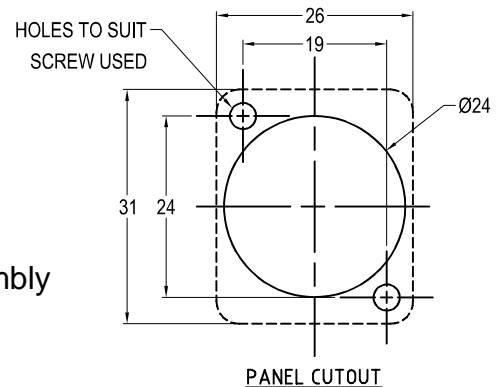

## VGA CONNECTOR

This space-saving and economical 15 pin VGA "D-Sub" can be front mounted onto our 1U panels. The front plate is metal with a silver or black finish. The product is in 3 parts for easy assembly.

3 separate parts for assembly through panel

Part No:

**CP30229M** - 15 pin VGA Female - Female, Metal, Front mounting only

**CP30229BM** - 15 pin VGA Female - Female, Black metal, Front mounting only