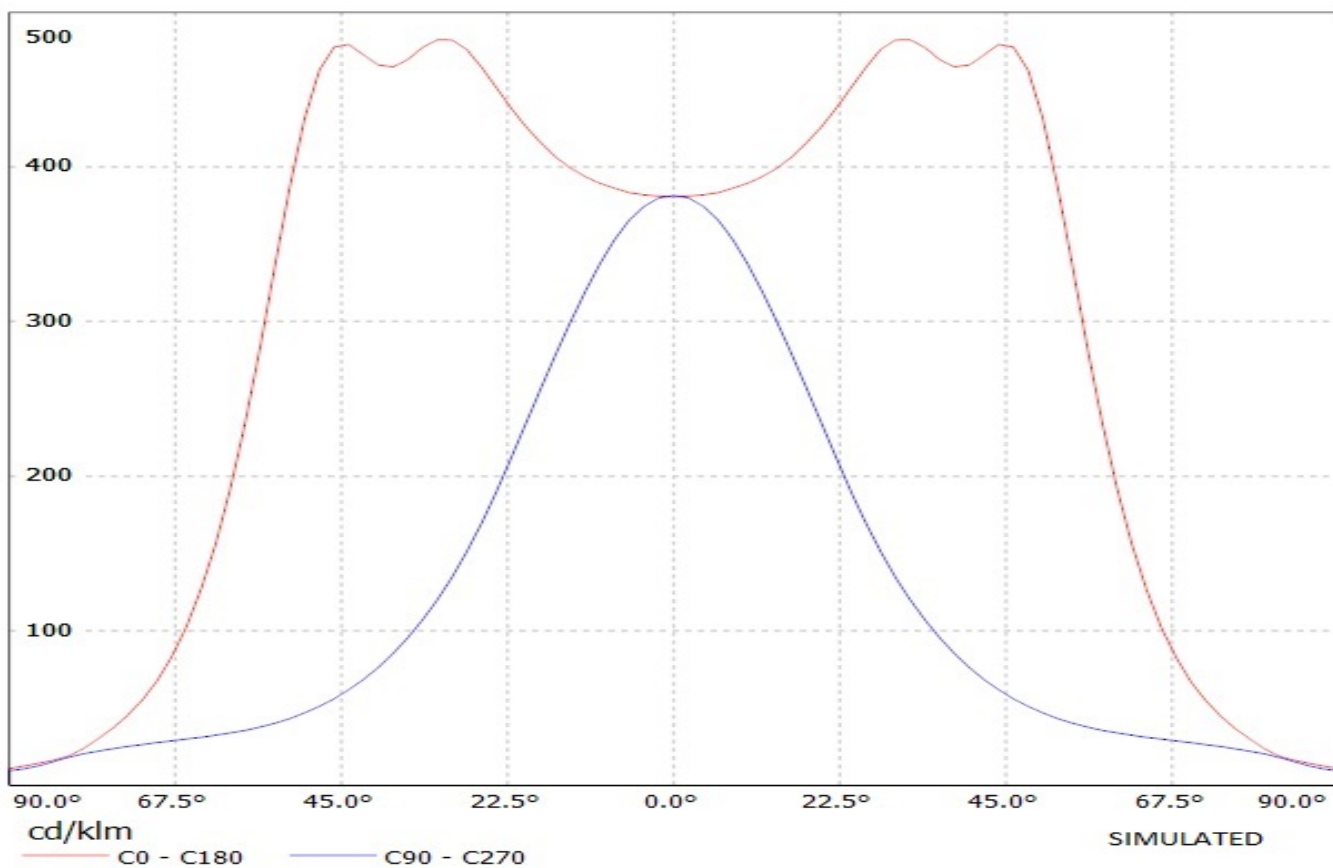

Ledil Oy C10949_Strada-B2-XP C10949_Strada-B2-XP / LDC (Linear)

Luminaire: Ledil Oy C10949_Strada-B2-XP C10949_Strada-B2-XP
Lamps: 1 x Cree XP-E (White)