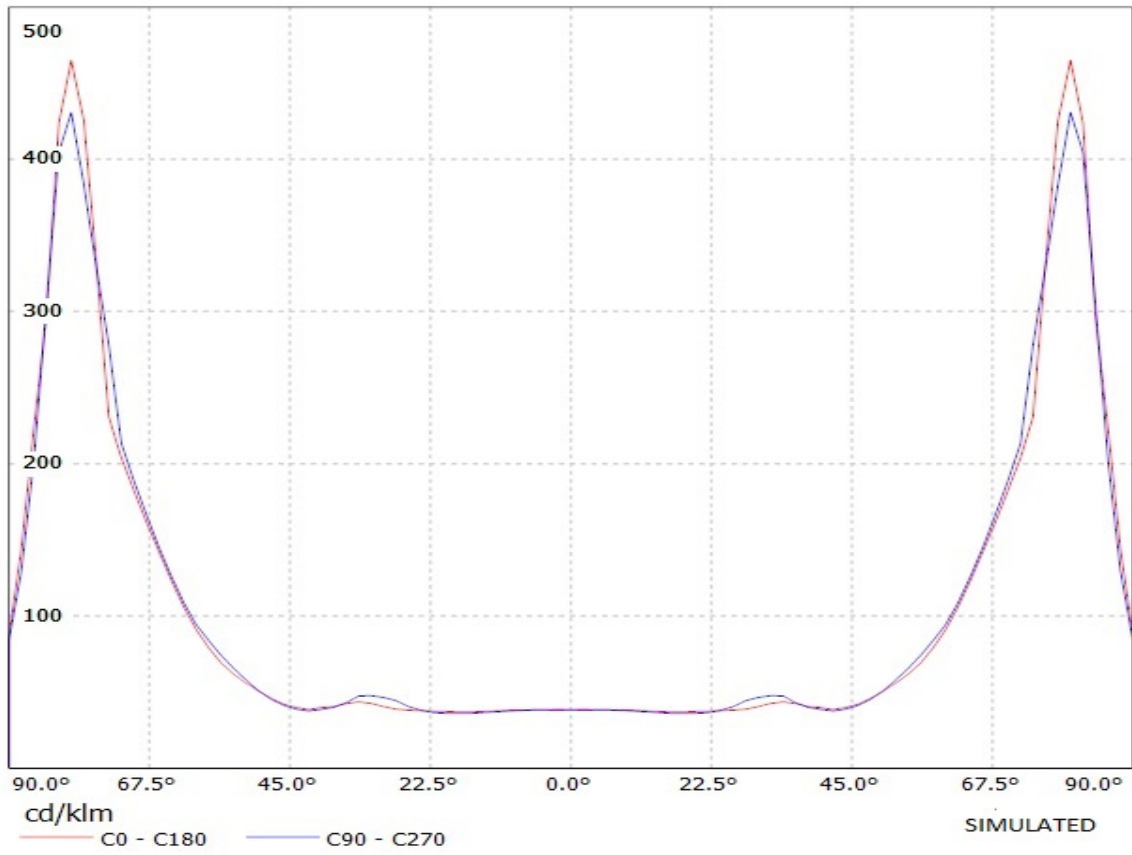

Ledil Oy C11249_Strada-S-XP C11249_Strada-S-XP / LDC (Linear)

Luminaire: Ledil Oy C11249_Strada-S-XP C11249_Strada-S-XP
Lamps: 1 x Cree XP-E (White)