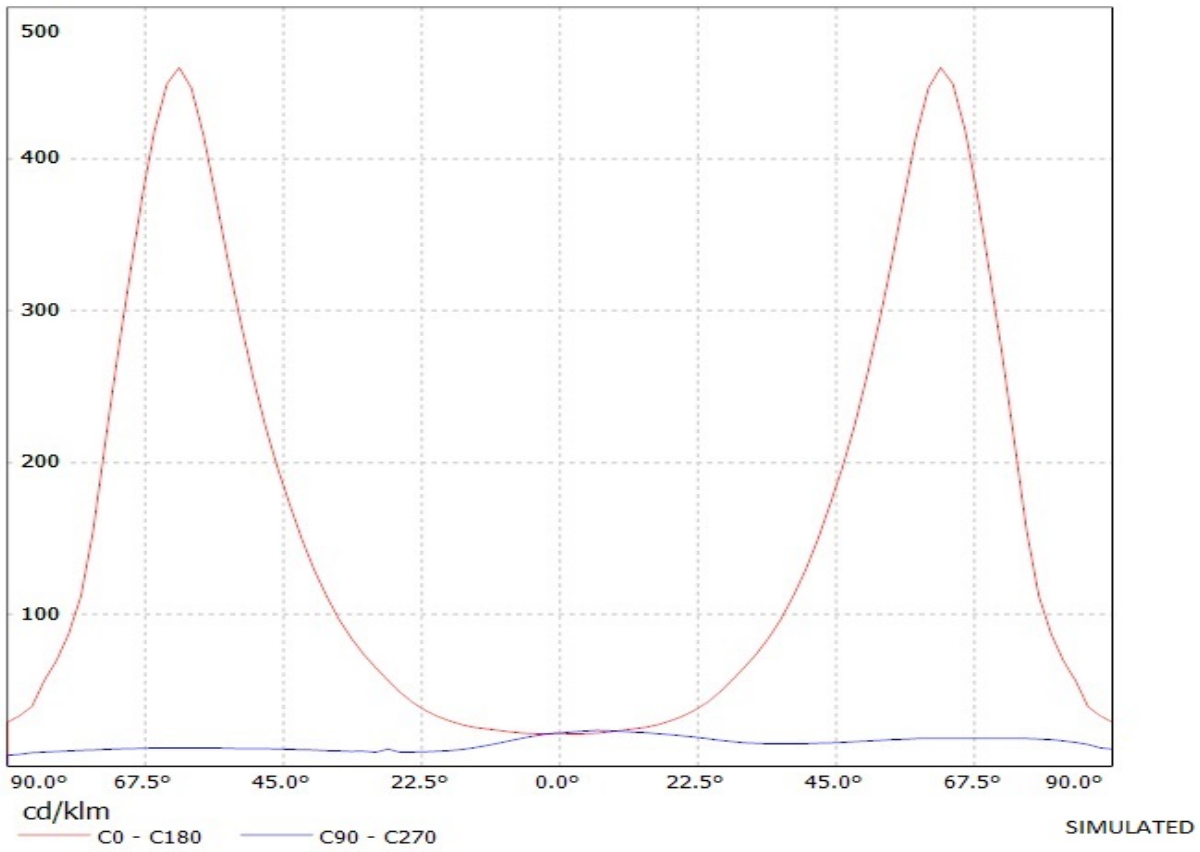

Ledil Oy CA11819_Strada-SQ-T-DW-XP-TAPE CA11819_Strada-SQ-T-DW-XP-TAPE / LDC (Linear)

Luminaire: Ledil Oy CA11819_Strada-SQ-T-DW-XP-TAPE CA11819_Strada-SQ-T-DW-XP-TAPE
Lamps: 1 x Cree XP-E (White)