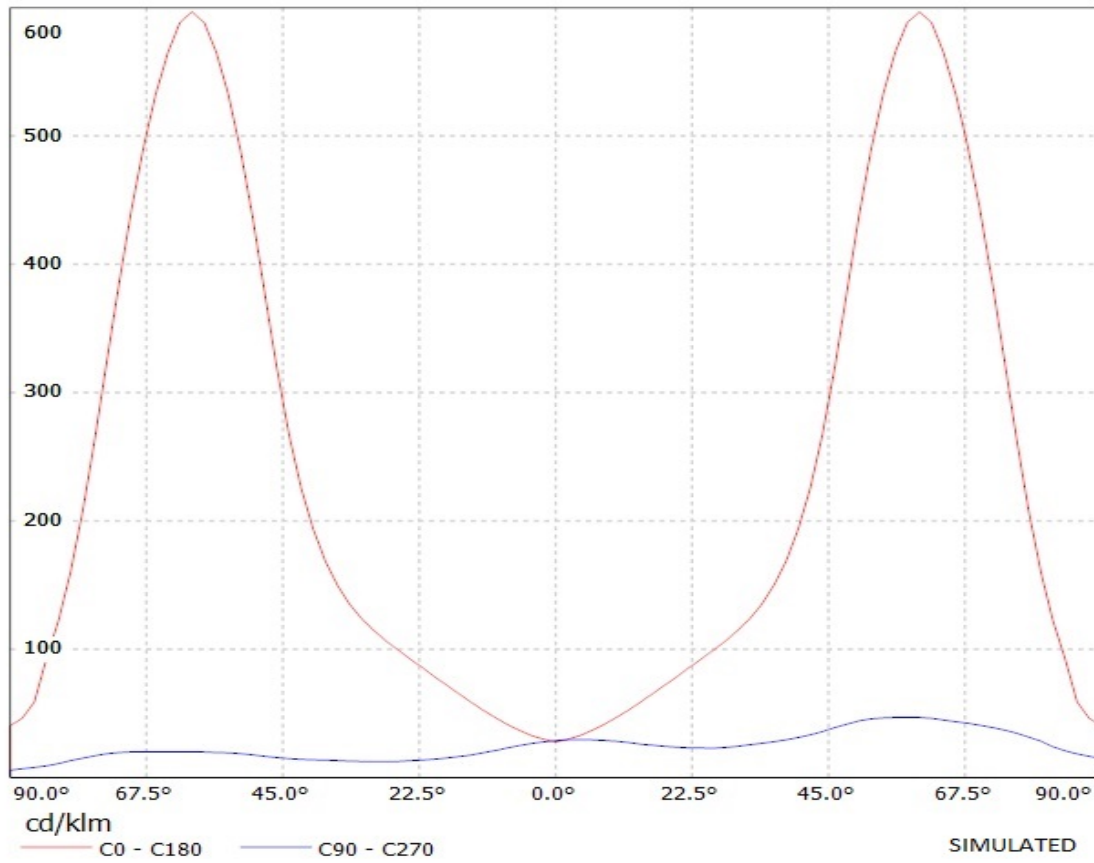

Ledil Oy C11425_Strada-T-DW-XP C11425_Strada-T-DW-XP / LDC (Linear)

Luminaire: Ledil Oy C11425_Strada-T-DW-XP C11425_Strada-T-DW-XP
Lamps: 1 x Cree XP-E (White)