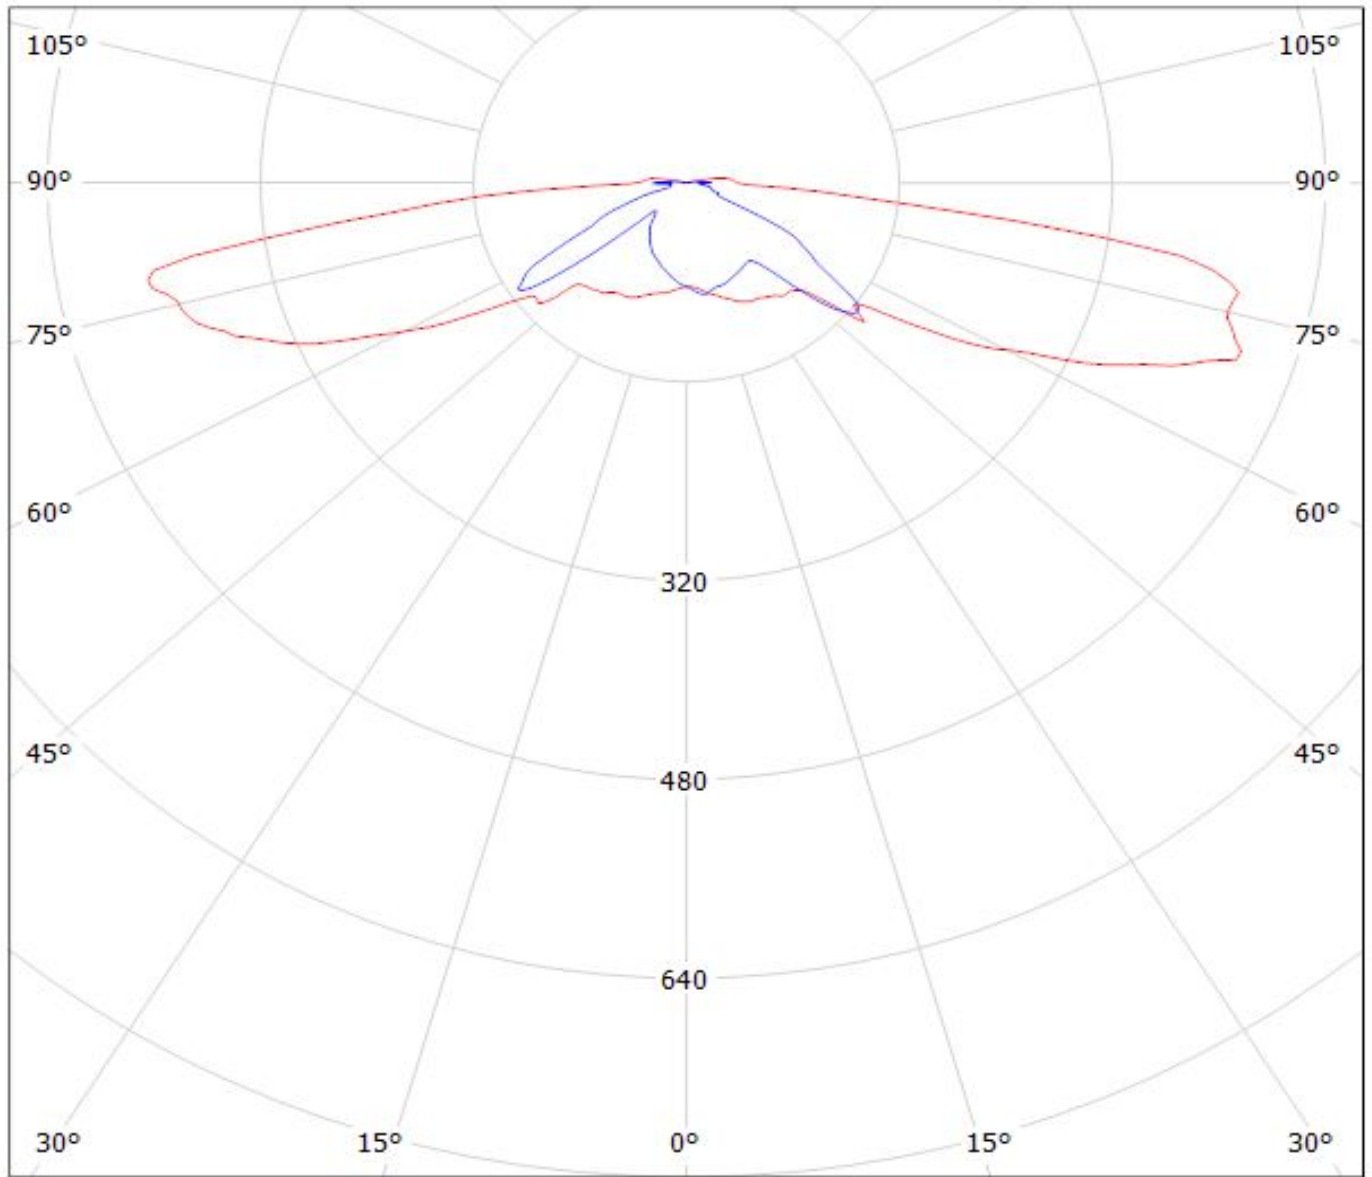

Luminaire: Ledil C13858_STRADA_2x2_XW_(XP-E)
Lamps: 1 x XP-E_337.15lm@250mA_P=8W_I=0.2499A

cd/klm

— C0 - C180   — C90 - C270

η = 94%