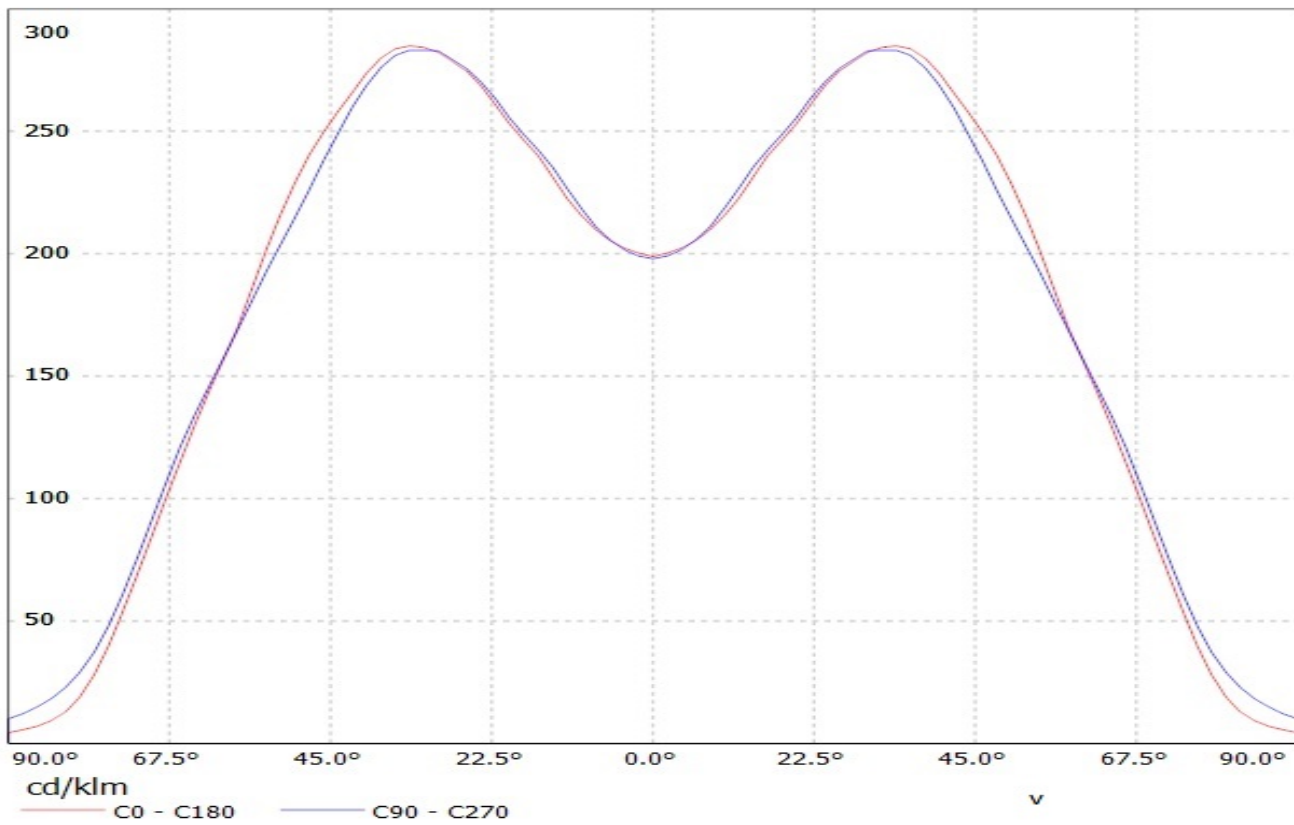

Ledil Oy C11252_Strada-C2-XP C11252_Strada-C2-XP Cree XP-E (White) 70lm @ 250mA LOR=92% / LDC (Linear)

Luminaire: Ledil Oy C11252_Strada-C2-XP C11252_Strada-C2-XP Cree XP-E (White) 70lm @ 250mA
LOR=92%
Lamps: 1 x Cree XP-E (White)