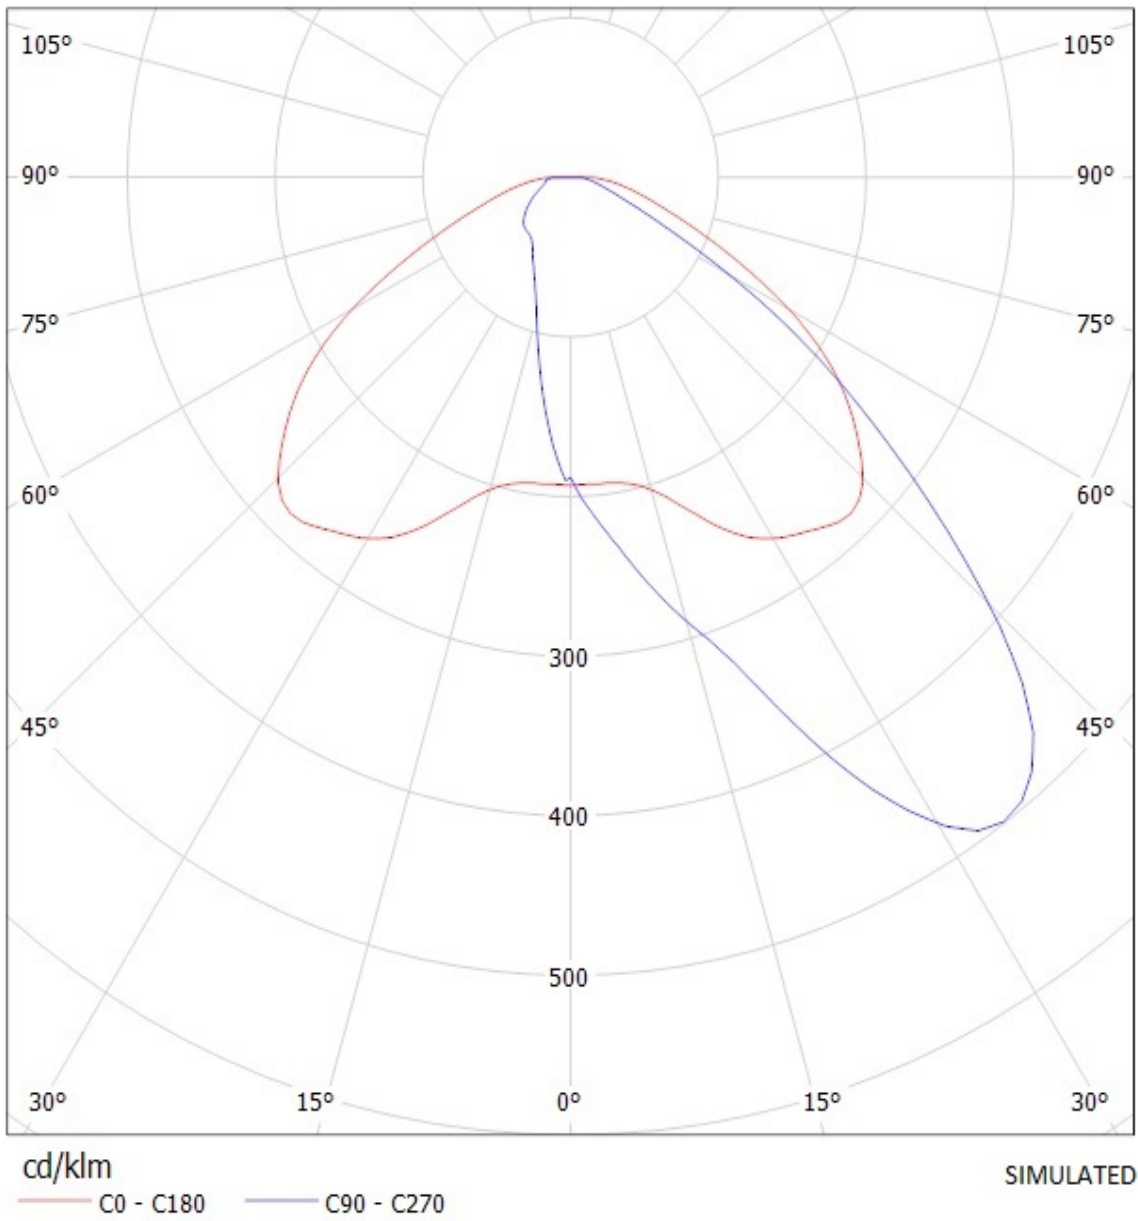

Ledil Oy C11415_Strada-T-DN-XP C11415_Strada-T-DN-XP / LDC (Polar)

Luminaire: Ledil Oy C11415_Strada-T-DN-XP C11415_Strada-T-DN-XP

Lamps: 1 x Cree XP-E (White)