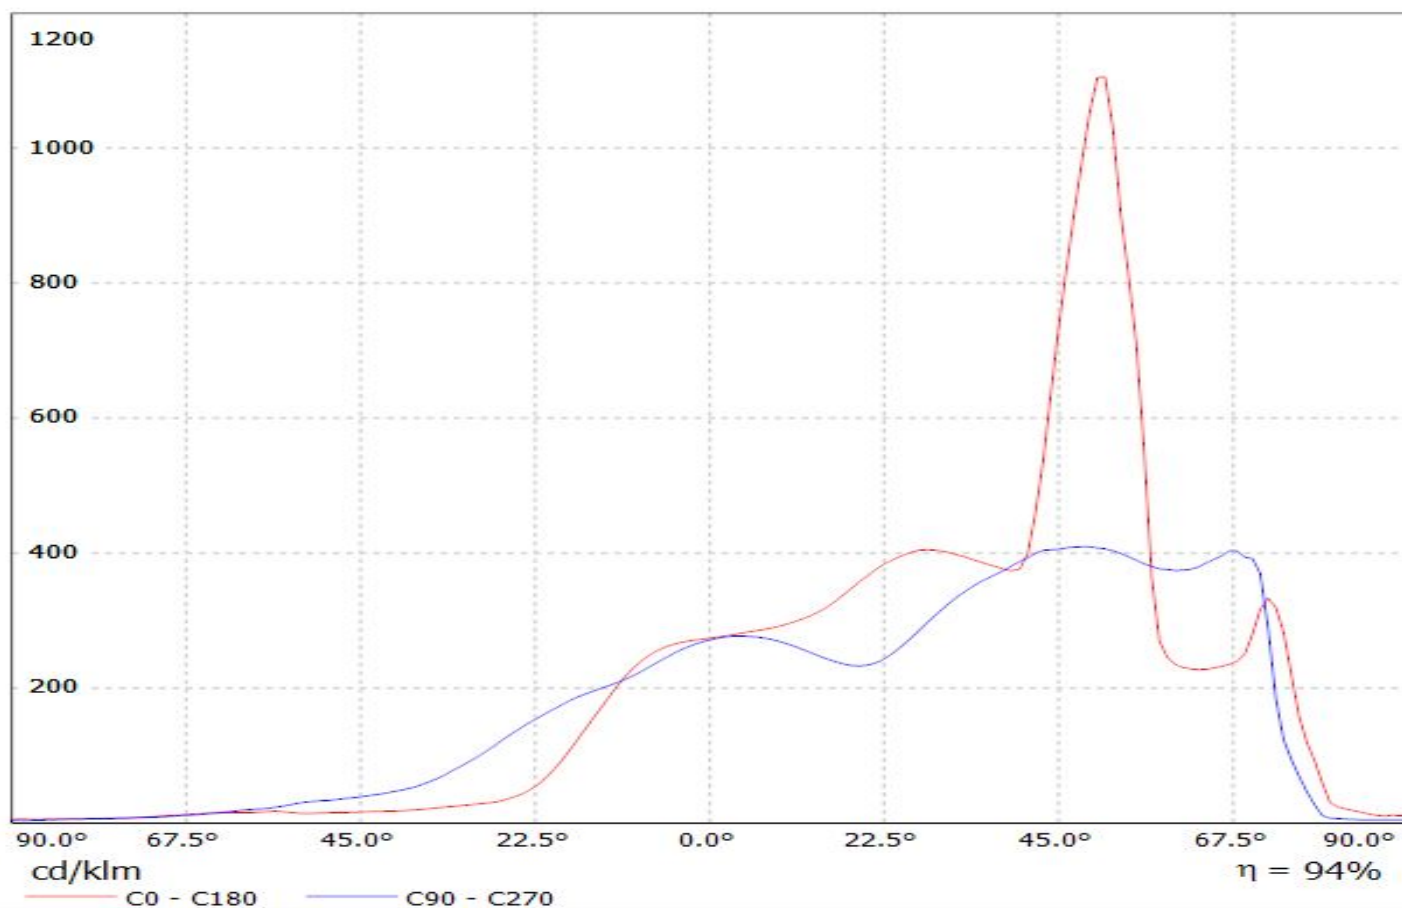

Luminaire: LEDiL Oy C14116_STRADA-2X2-PX_(XP-E)
Lamps: 1 x Cree_XP-E_2x2_(XPEWHT-L1-3C0-Q5-0-06)
_305.07lm@250mA_CCT=5434K_P=3.06902W_I=249.9mA