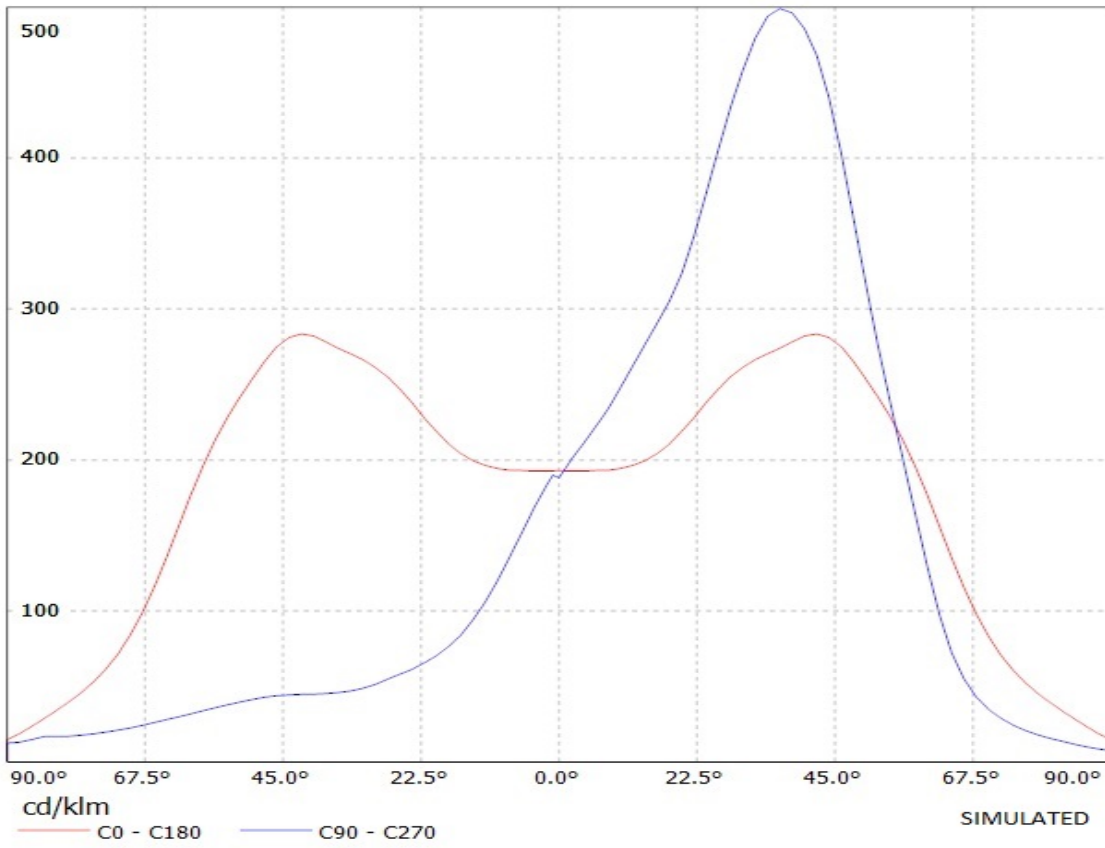

Ledil Oy C11415_Strada-T-DN-XP C11415_Strada-T-DN-XP / LDC (Linear)

Luminaire: Ledil Oy C11415_Strada-T-DN-XP C11415_Strada-T-DN-XP
Lamps: 1 x Cree XP-E (White)