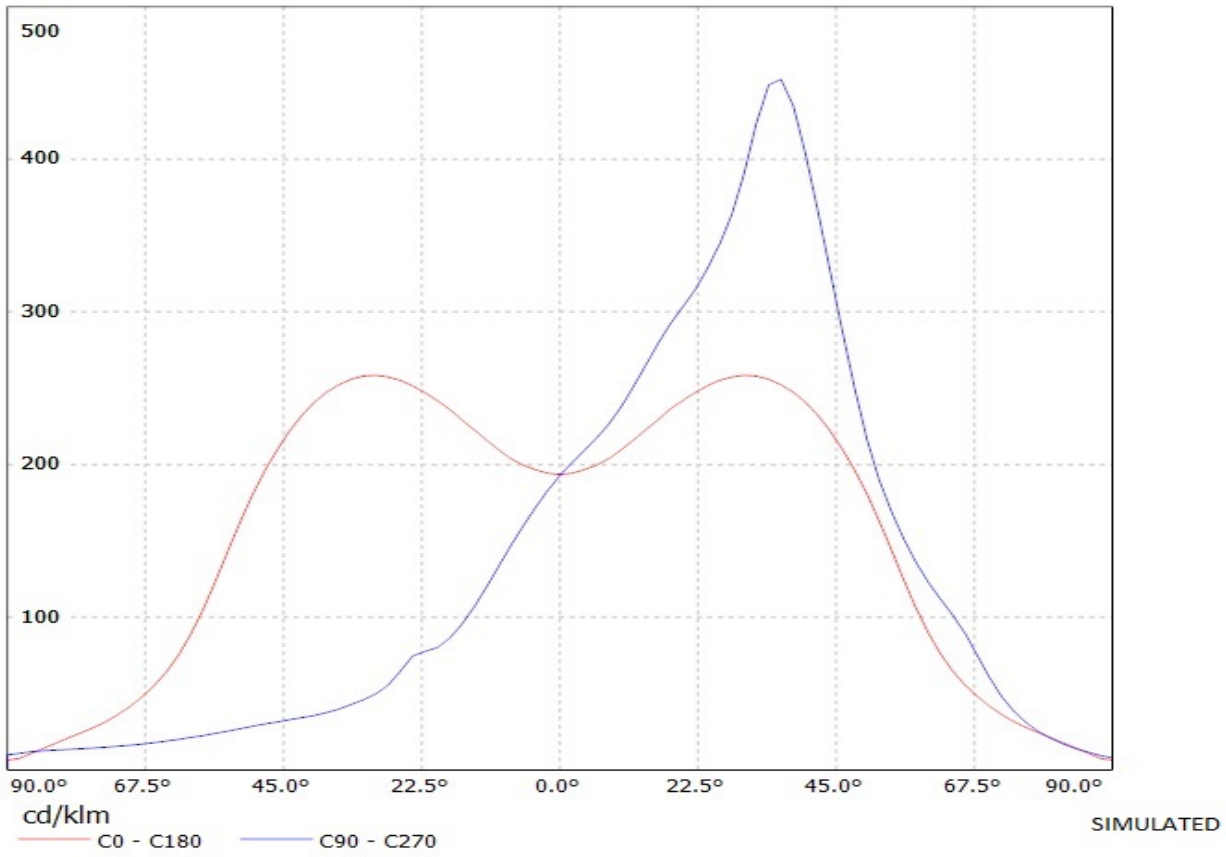

Ledil Oy CA11817_Strada-SQ-T-DN-XP-TAPE CA11817_Strada-SQ-T-DN-XP-TAPE / LDC (Linear)

Luminaire: Ledil Oy CA11817_Strada-SQ-T-DN-XP-TAPE CA11817_Strada-SQ-T-DN-XP-TAPE
Lamps: 1 x Cree XP-E (White)