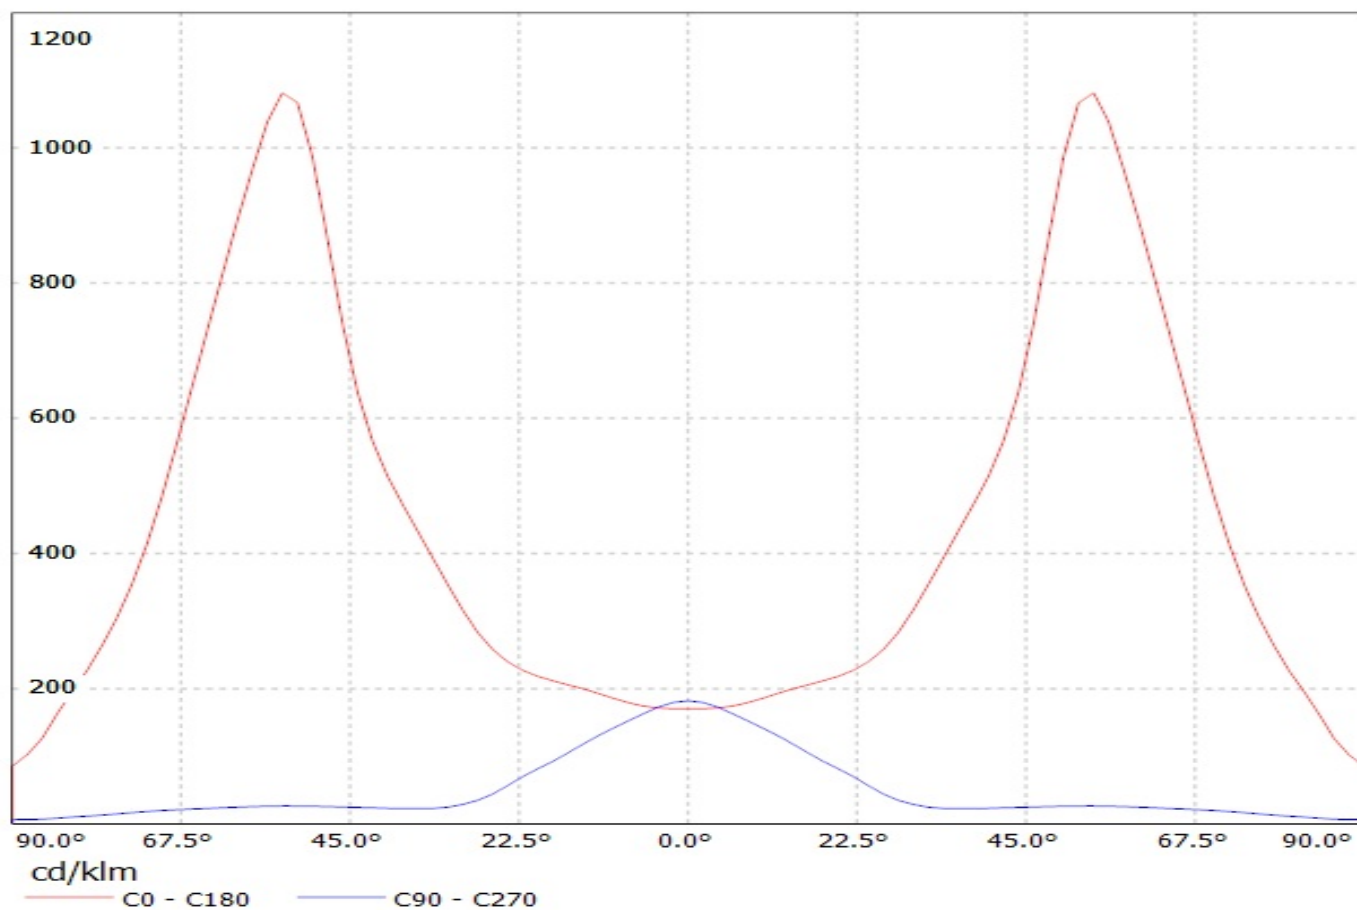

Luminaire: Ledil Oy C10818_Strada-A-XP C10818_Strada-A-XP
Lamps: 1 x Cree XP-E (white)