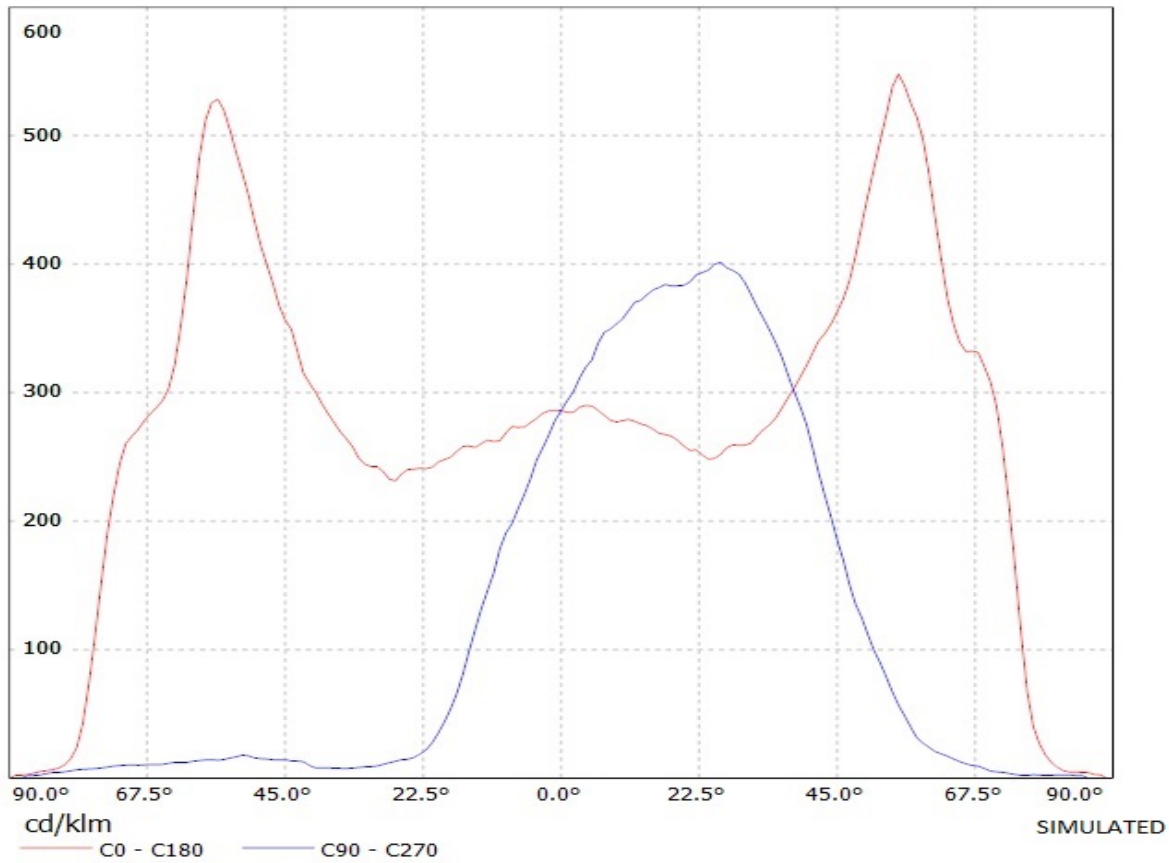

Ledil Oy C11918_Strada-T-6x1-DNW-XP C11918_Strada-T-6x1-DNW-XP / LDC (Linear)

Luminaire: Ledil Oy C11918_Strada-T-6x1-DNW-XP C11918_Strada-T-6x1-DNW-XP
Lamps: 1 x LED Module