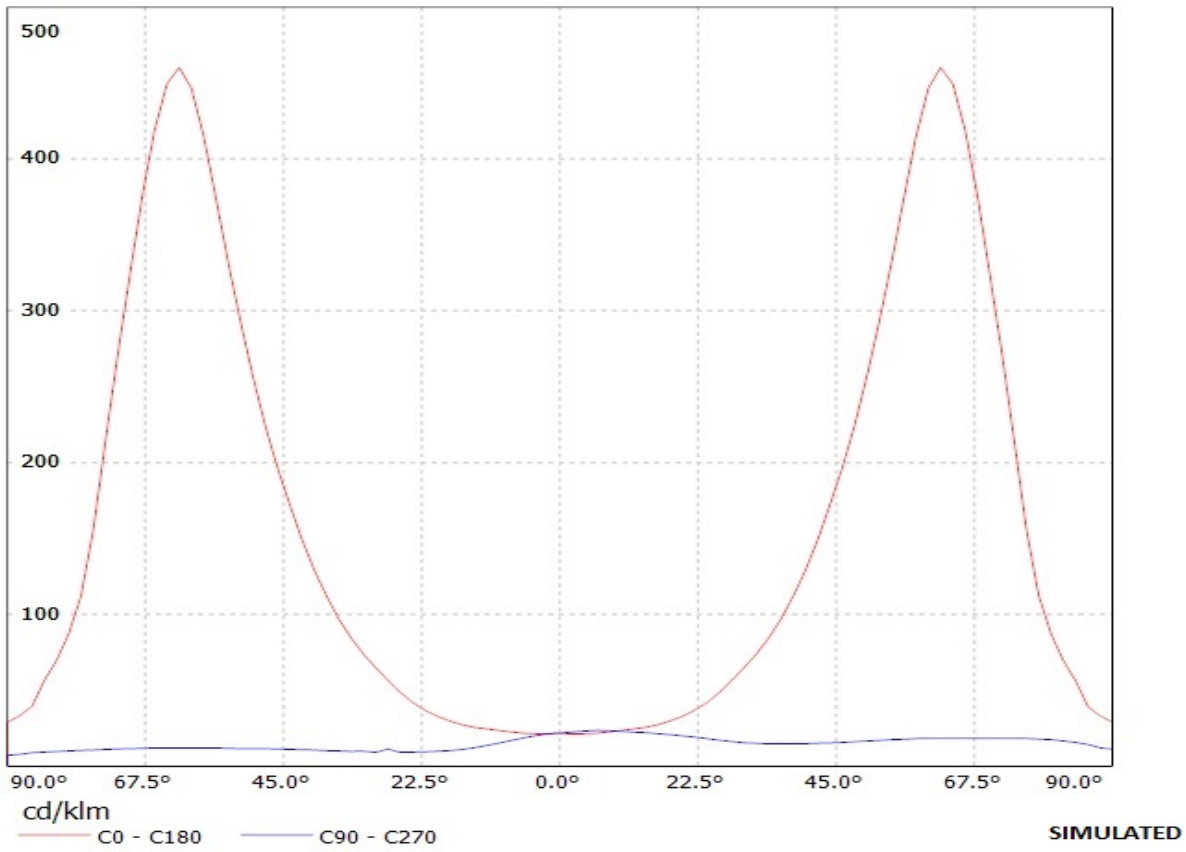

Ledil Oy CA11819_Strada-SQ-T-DW-XP-TAPE CA11819_Strada-SQ-T-DW-XP-TAPE / LDC (Linear)

Luminaire: Ledil Oy CA11819_Strada-SQ-T-DW-XP-TAPE CA11819_Strada-SQ-T-DW-XP-TAPE
Lamps: 1 x Cree XP-E (White)