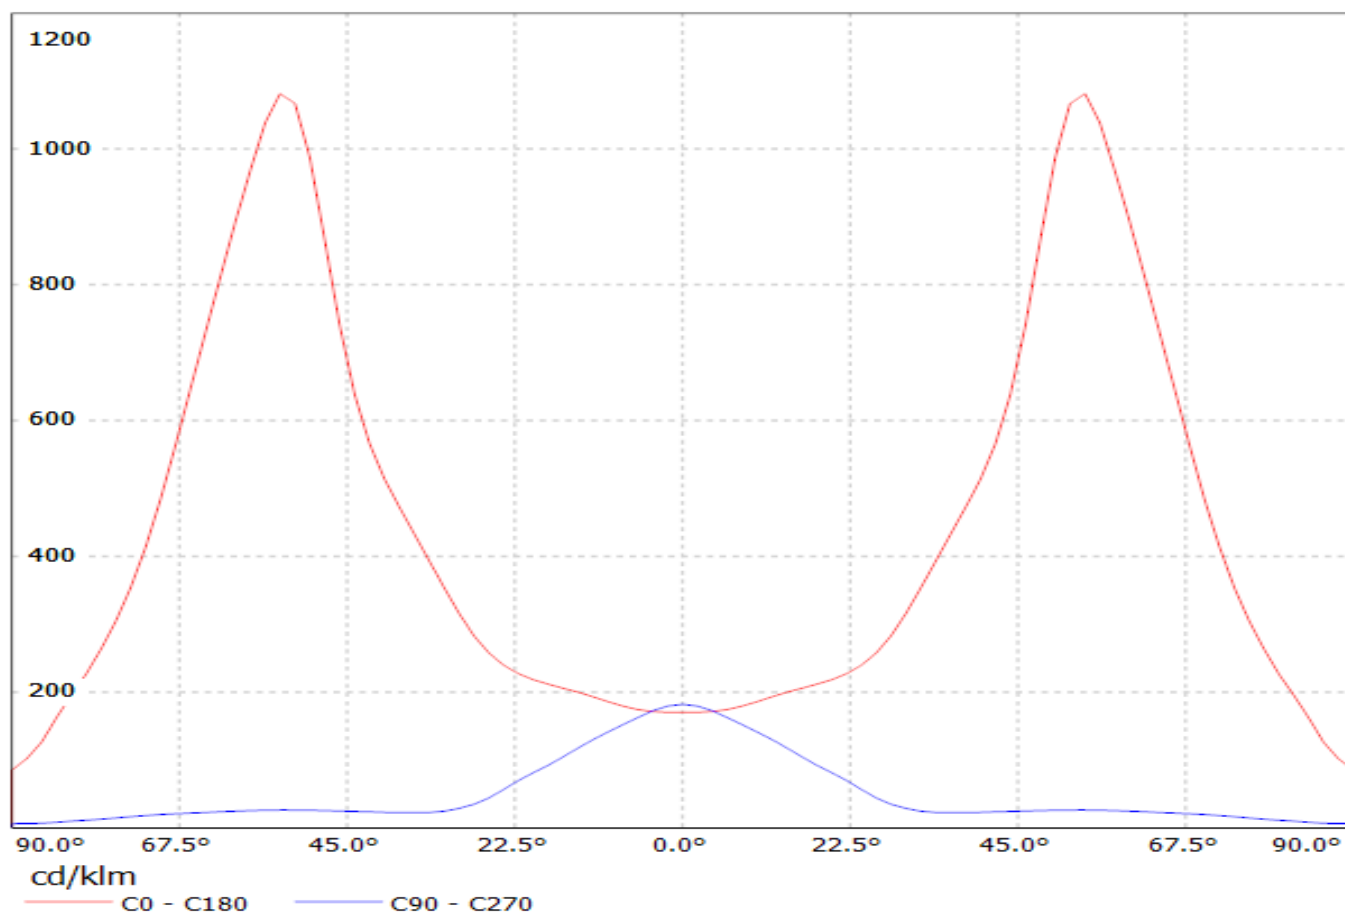

Luminaire: Ledil Oy CA10823_Strada-A-XP CA10823_Strada-A-XP
Lamps: 1 x Cree XP-E (white)