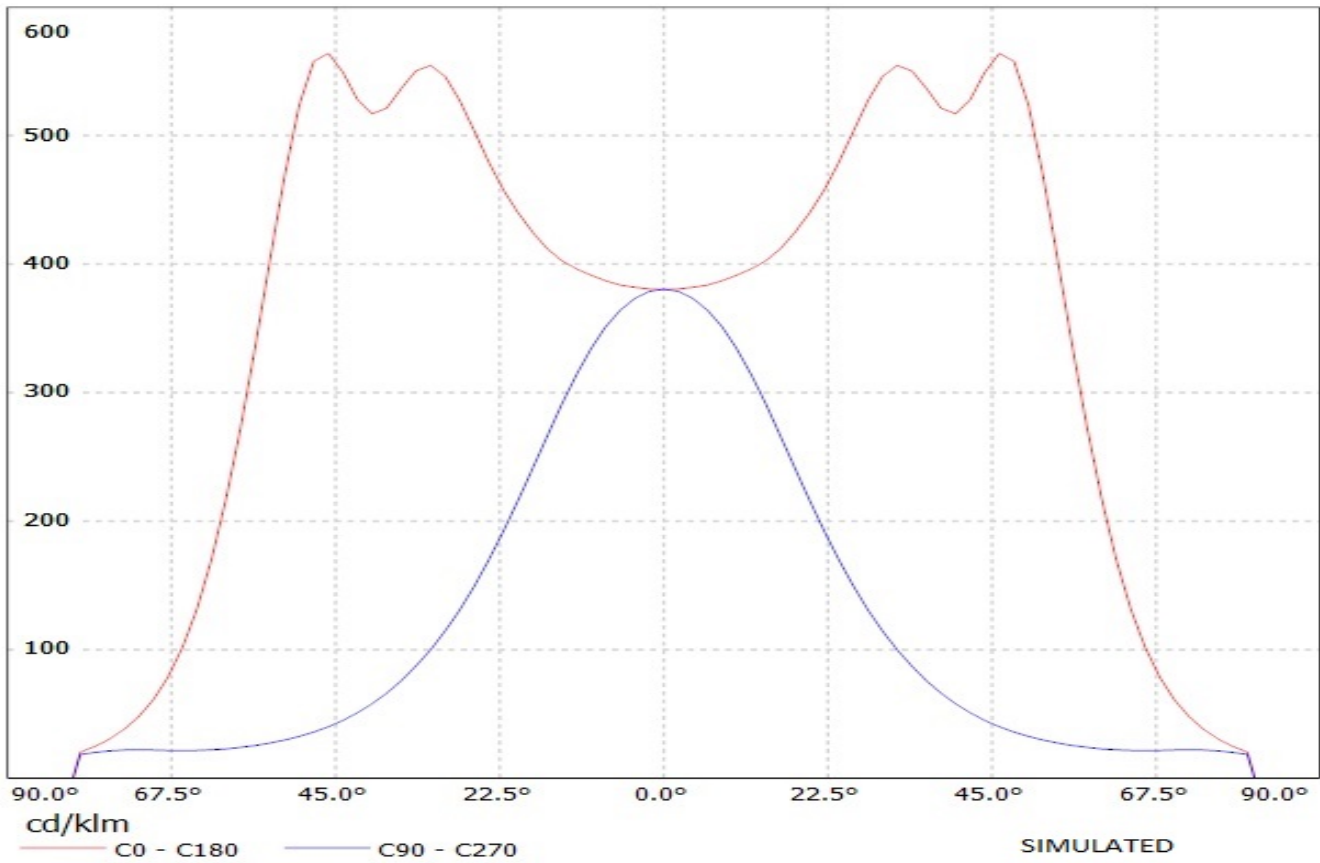

Ledil Oy C10926_Strada-B-XP C10926_Strada-B-XP / LDC (Linear)

Luminaire: Ledil Oy C10926_Strada-B-XP C10926_Strada-B-XP
Lamps: 1 x Cree XP-E (white)