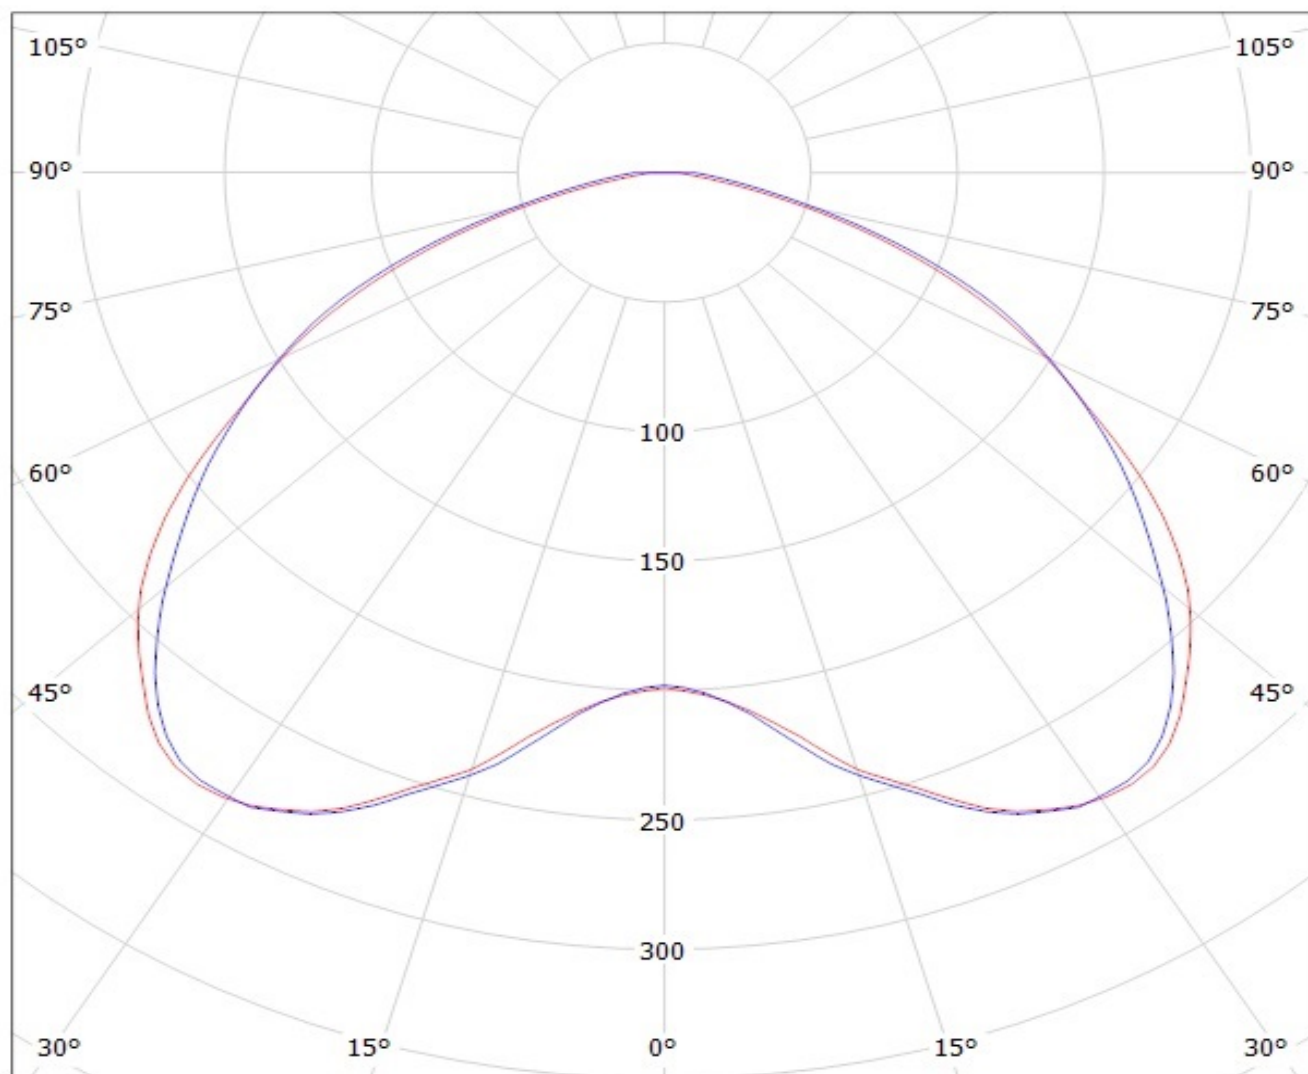

Ledil Oy C11252_Strada-C2-XP C11252_Strada-C2-XP Cree XP-E (White) 70lm @ 250mA LOR=92% / LDC (Polar)

Luminaire: Ledil Oy C11252_Strada-C2-XP C11252_Strada-C2-XP Cree XP-E (White) 70lm @ 250mA
LOR=92%
Lamps: 1 x Cree XP-E (White)

cd/klm

— C0 - C180

— C90 - C270

SIMULATED