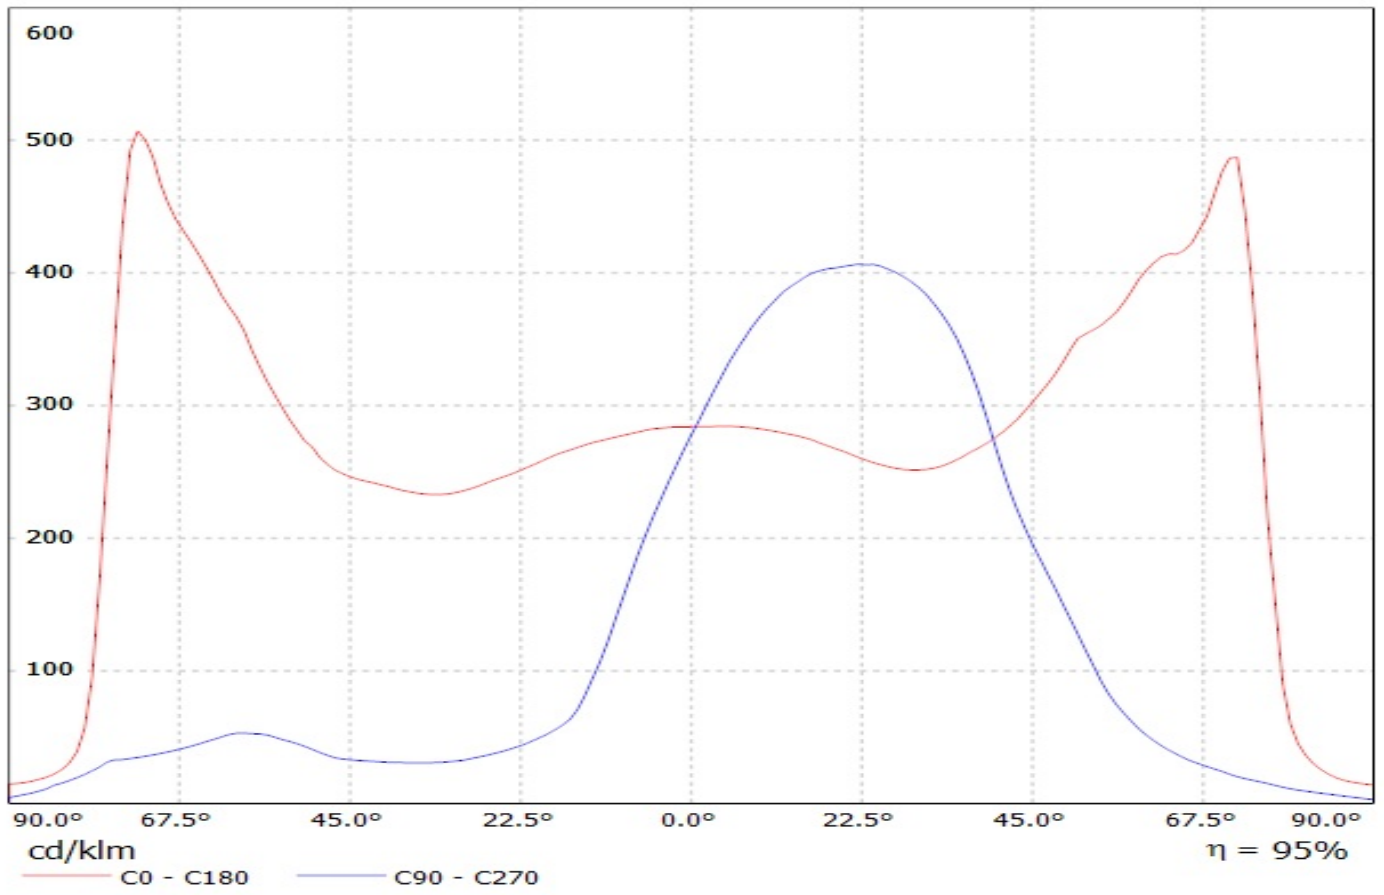

Luminaire: LEDIL OY C12449_STRADA-T-6X1-DWC C12449_STRADA-T-6X1-DWC
Lamps: 1 x Cree XP-E_6x1 (391lm) - 4.50 W