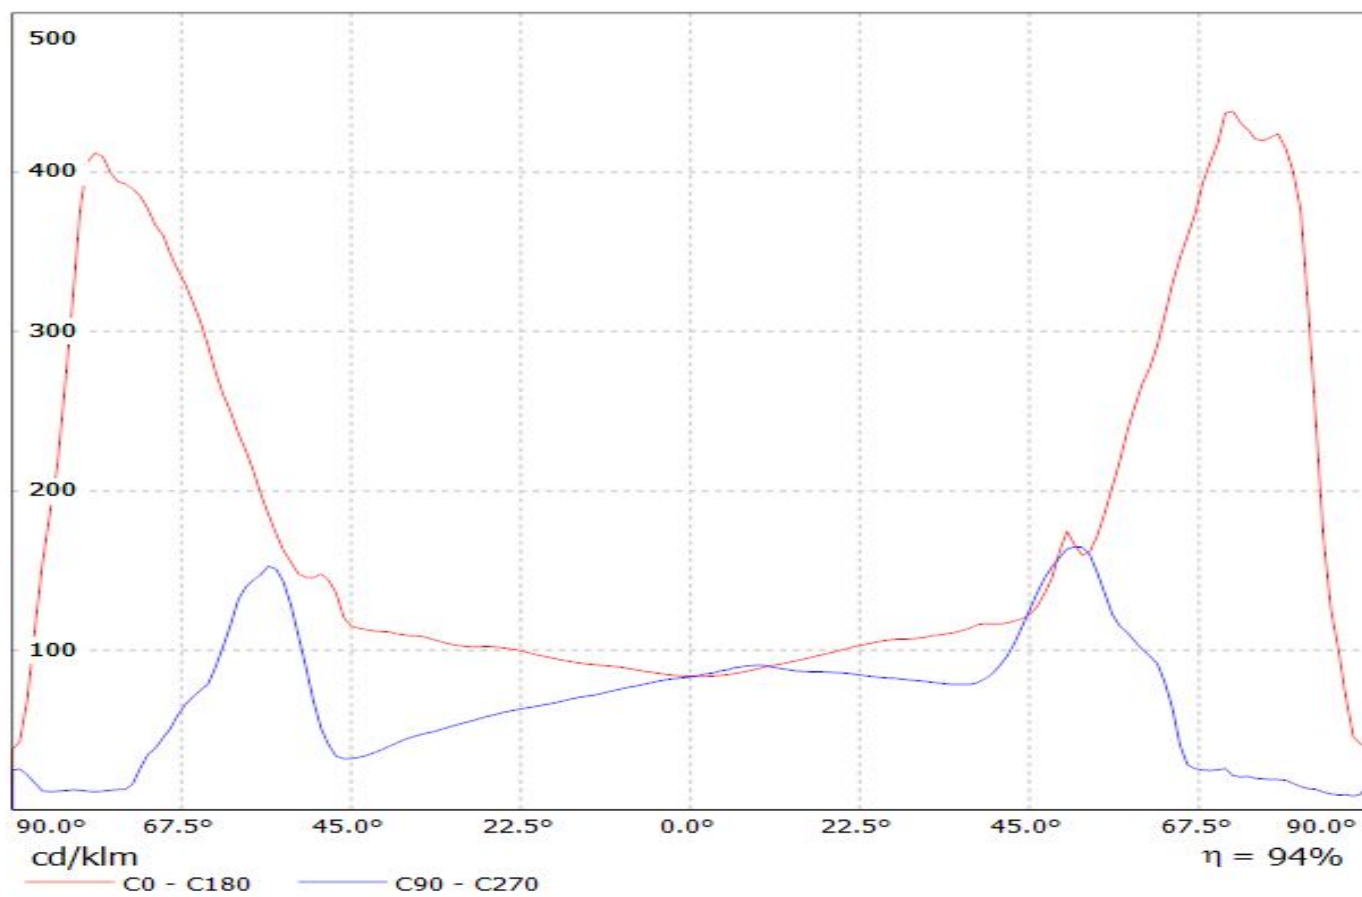

Luminaire: Ledil C13858_STRADA_2x2_XW_(XP-E)
Lamps: 1 x XP-E_337.15lm@250mA_P=8W_l=0.2499A