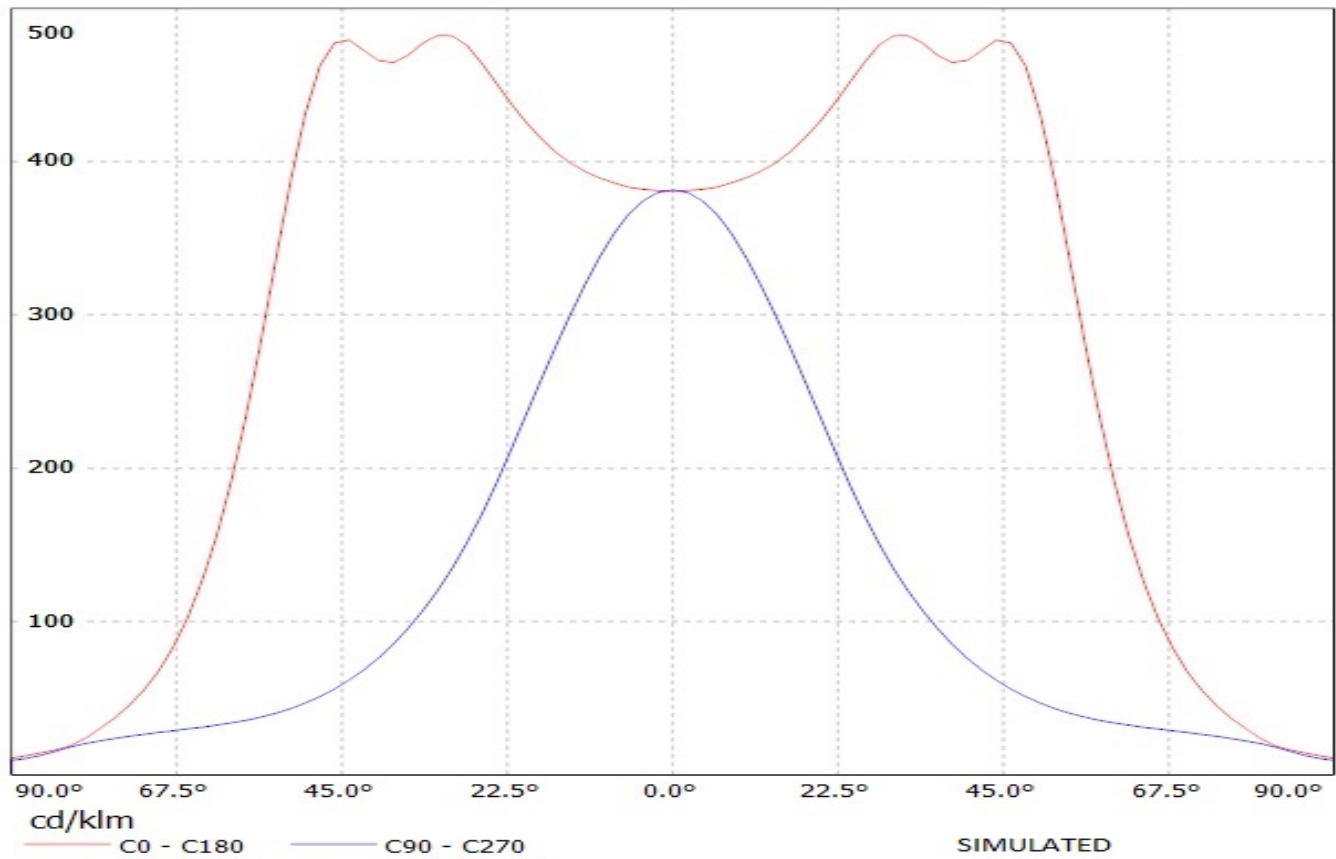

Ledil Oy C10949_Strada-B2-XP C10949_Strada-B2-XP / LDC (Linear)

Luminaire: Ledil Oy C10949_Strada-B2-XP C10949_Strada-B2-XP
Lamps: 1 x Cree XP-E (White)