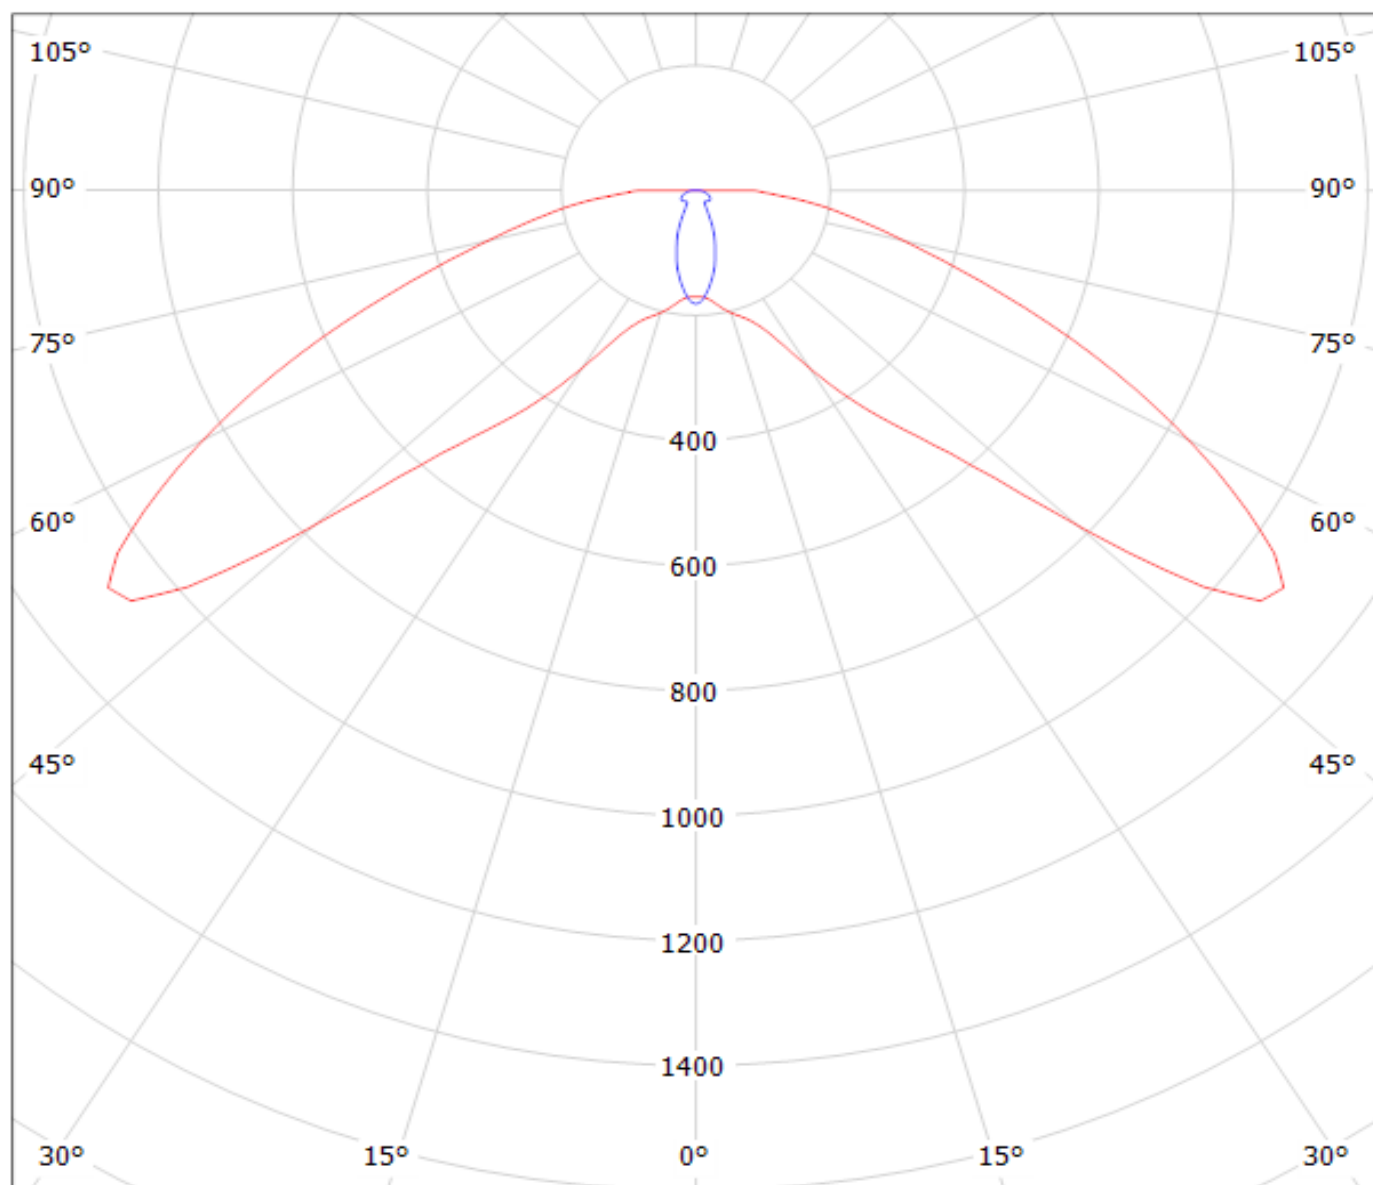

Luminaire: Ledil Oy CA10823_Strada-A-XP CA10823_Strada-A-XP
Lamps: 1 x Cree XP-E (white)

cd/klm

— C0 - C180

— C90 - C270