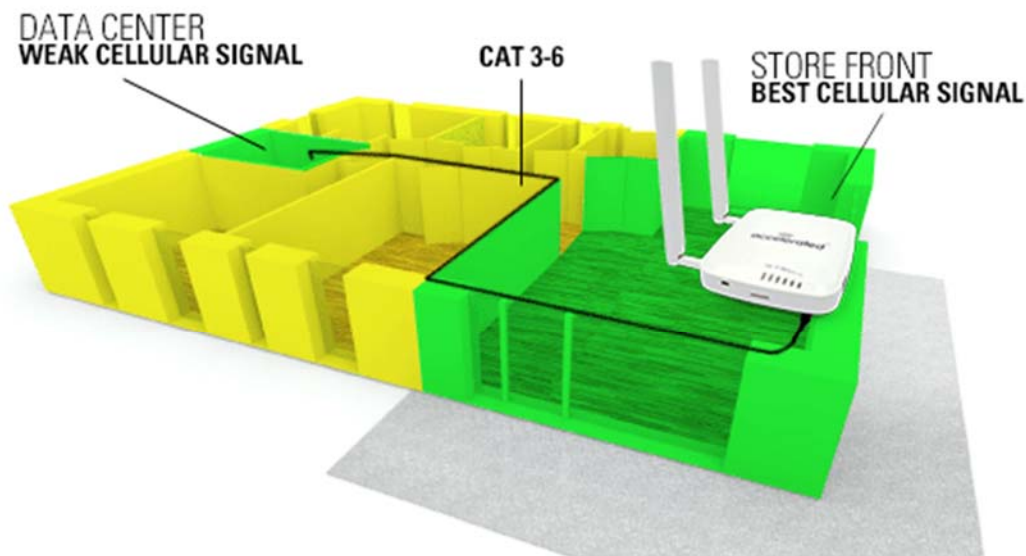

6310-DX Remote Mounting Kit

INSTALL IN MINUTES WHERE CELLULAR RECEPTION IS STRONGEST

The Accelerated 6310-DX is a secure 4G/LTE business router with the CORE plug-in modem that can be used as a primary 4G/LTE data connection or as a backup network solution to streamline business continuity. By adding the 6310-DX to your network, any Ethernet device can utilize fast and convenient cellular data, and the 6310-DX can be located or mounted where the cellular reception is the strongest.

6310-DX can be located to capture the strongest cellular signal strength.

The optional Site Survey Battery Pack, Passive Power over Ethernet (PoE) adapter, and mounting supplies increase placement flexibility and help locate the area where the signal is strongest. The 6310-DX can also operate in IP Pass-Through or in full Router mode to meet your specific needs.

6310-DX Remote Mounting Kit Includes

- Two (2) cable ties
- Two (2) narrow ceiling rail snaps
- Two (2) wide ceiling rail snaps
- One (1) POE cable assembly
- One (1) temporary site survey battery pack